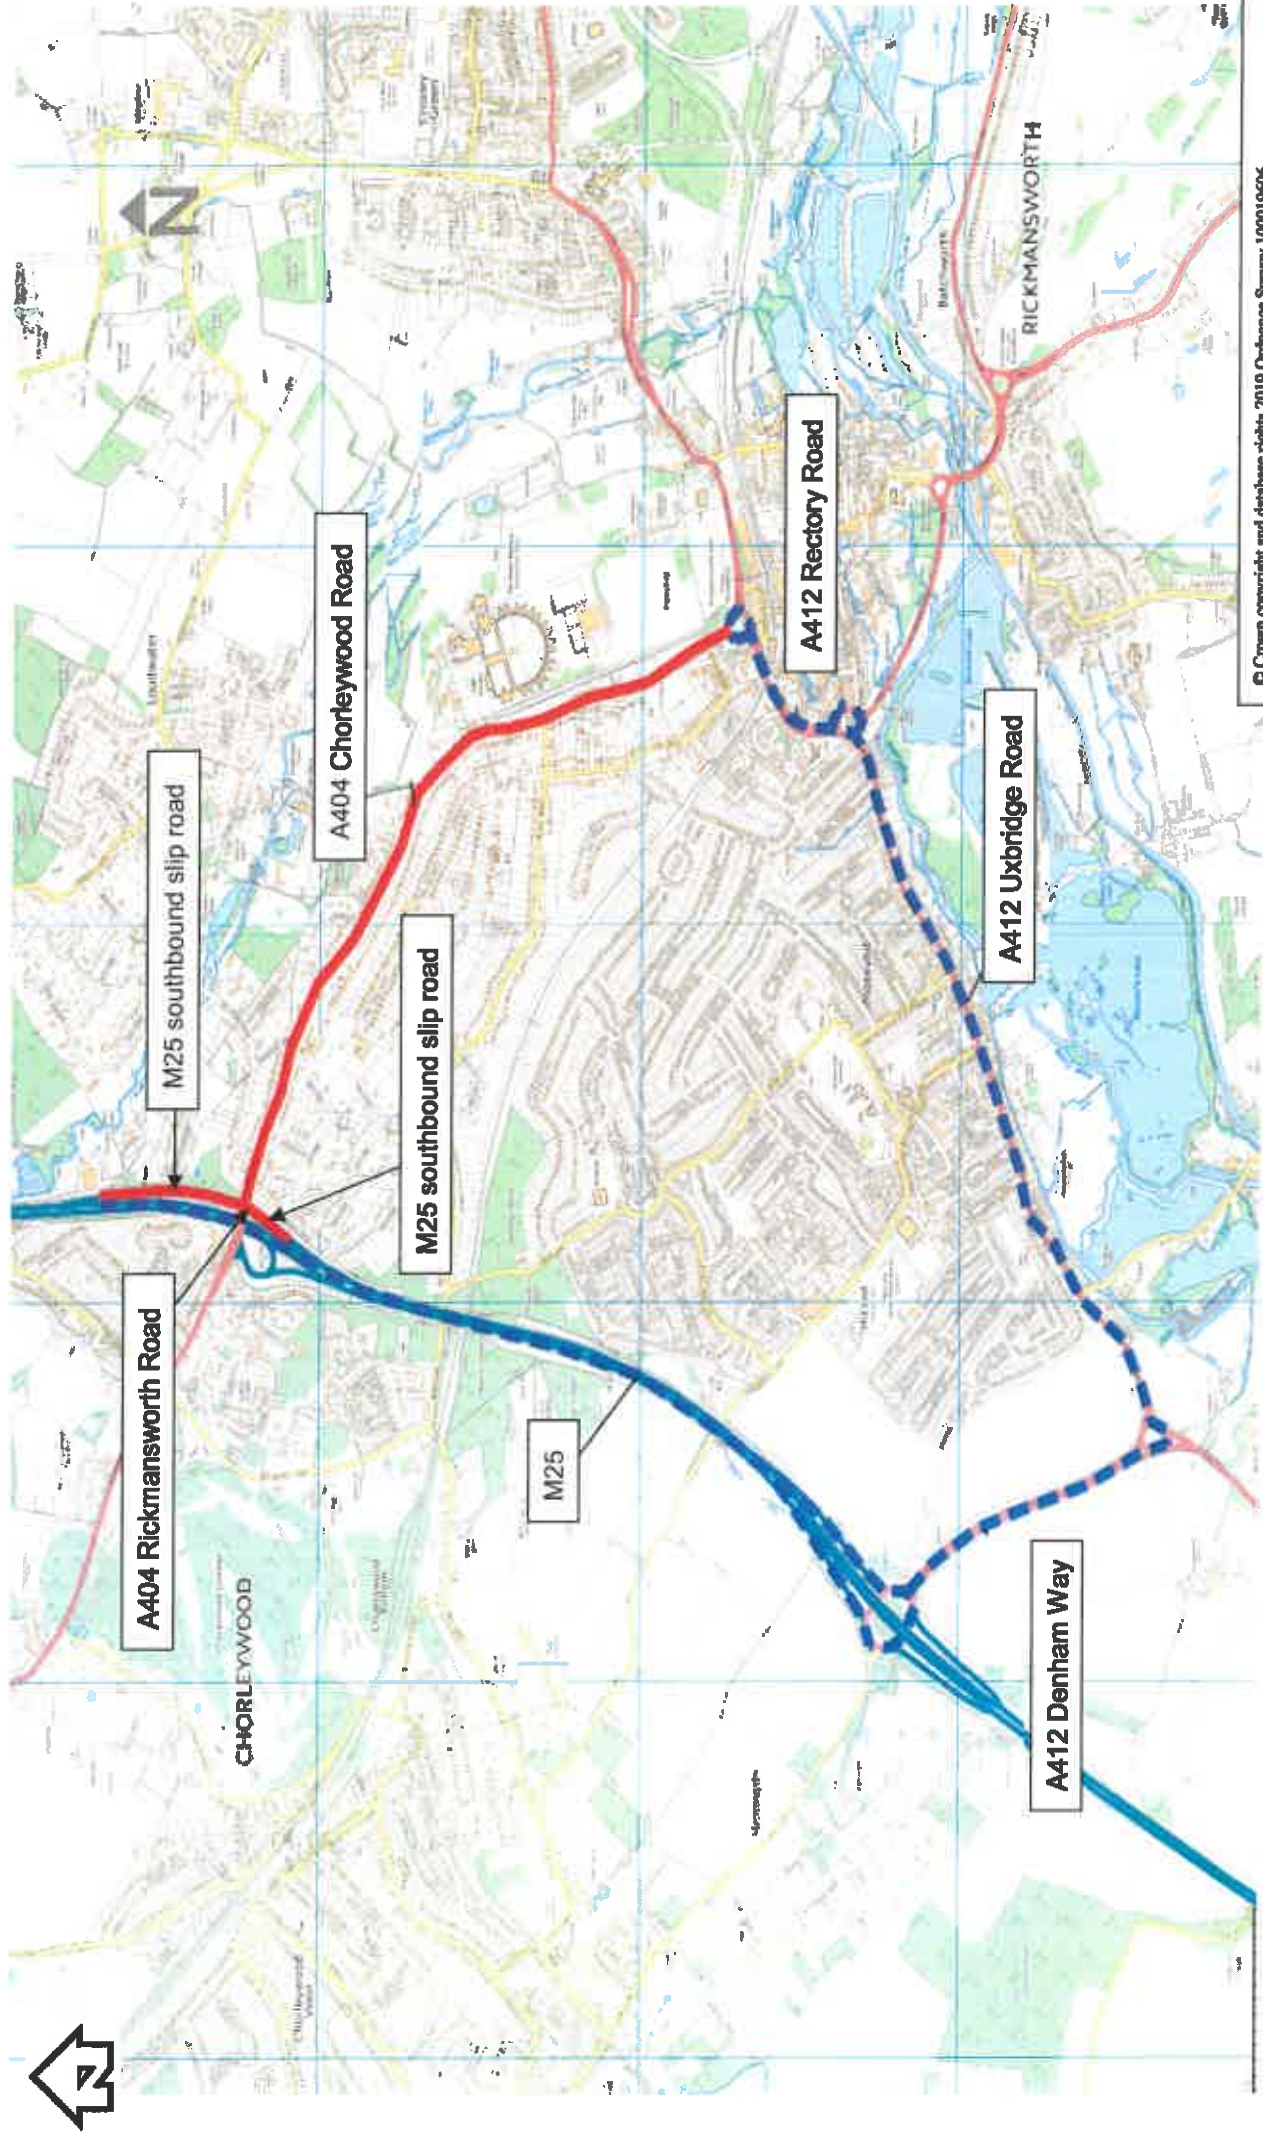

© Crown copyright and database rights 2019 Ordnance Survey 100019606
You are not permitted to copy, sub-licence, distribute or sell any of this data to third parties in any form. (This restriction may not apply to HCC and its licensed contractors, agents & partners.)