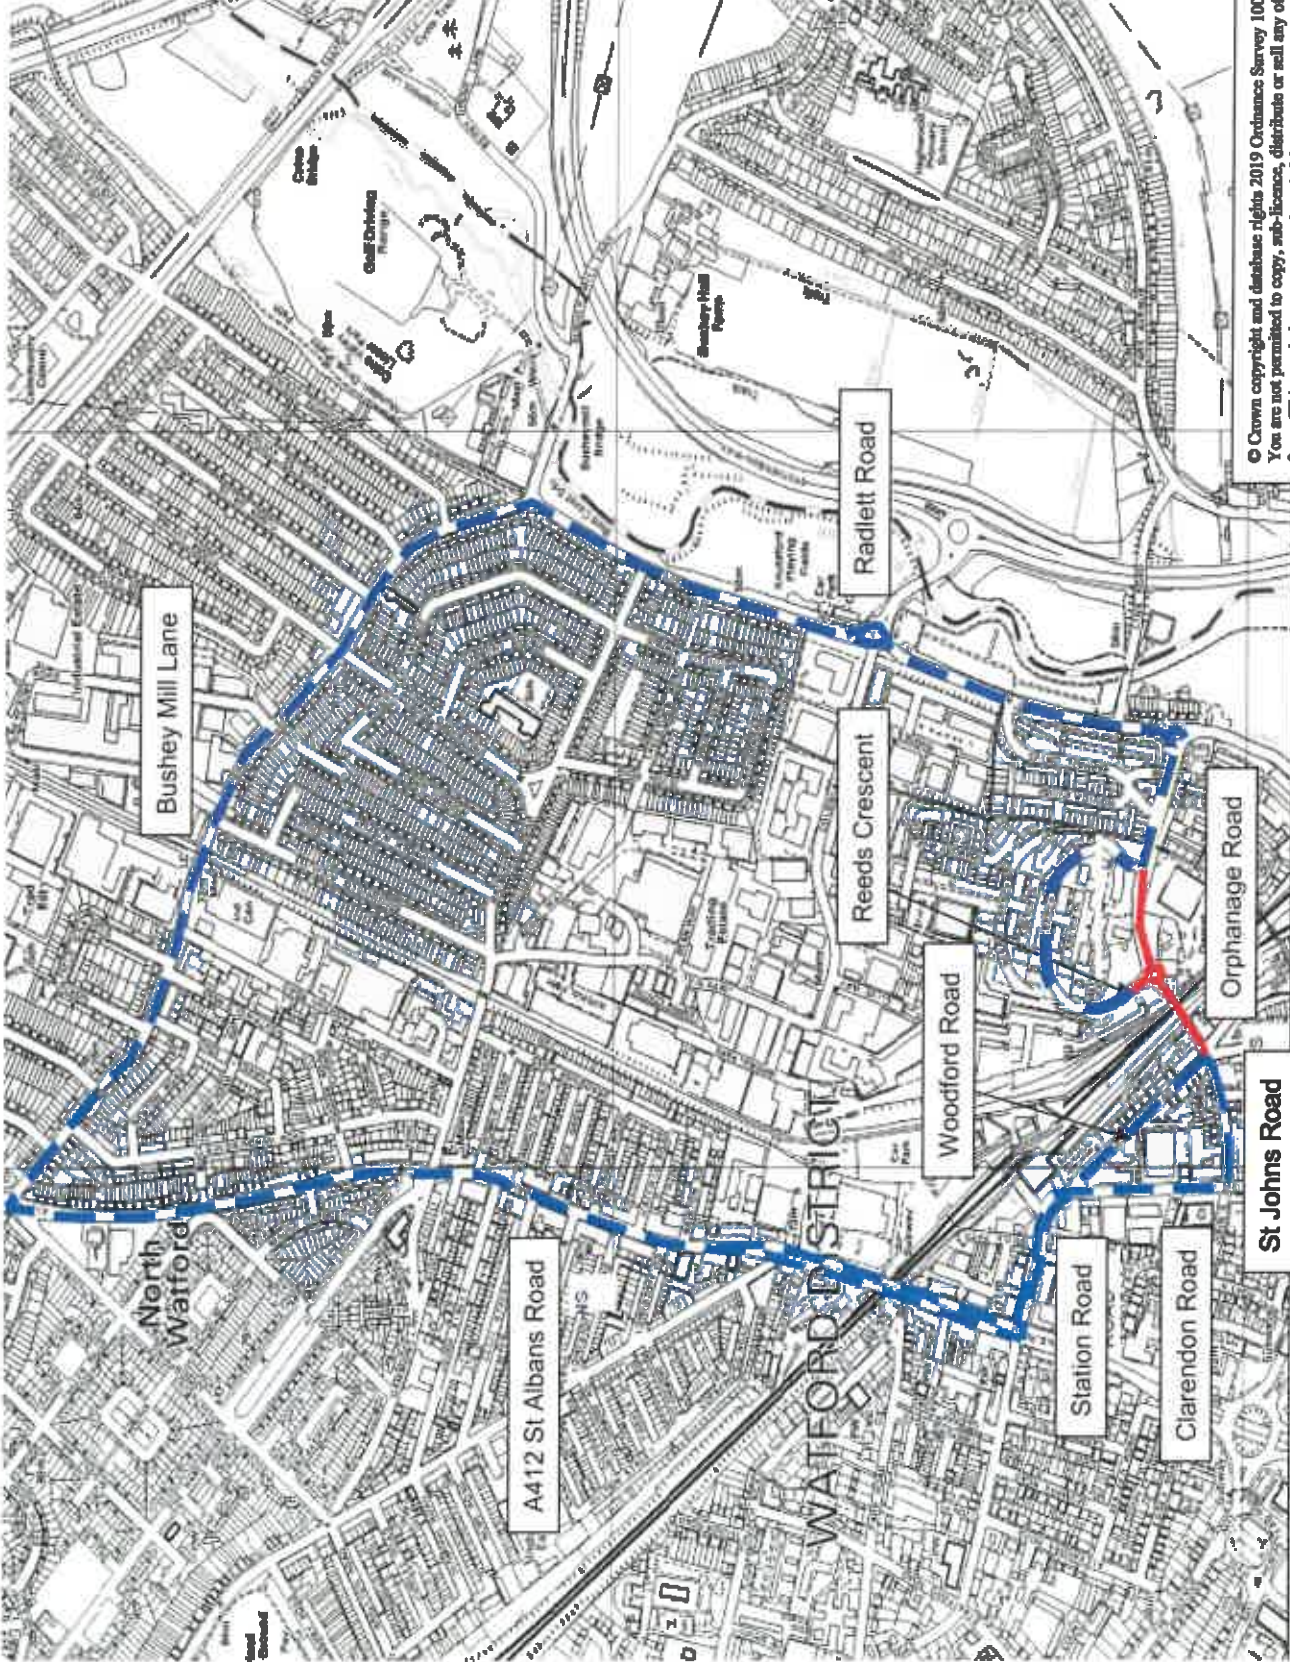

 Road Closure & Waiting Restrictions

 Diversion

**TEMPORARY TRAFFIC REGULATION ORDER**

**Woodford Road, Watford**

# TEMPORARY TRAFFIC REGULATION ORDER

St Johns Road, Watford

© Crown copyright and database right 2019 Ordnance Survey 100019606  
 You are not permitted to copy, re-publish, distribute or call any of this data to third parties in any form. (This restriction may not apply to HCC and its licensed contractors, agents & partners.)

**Road Closure & Waiting Restrictions**

**Diversion**

**TEMPORARY TRAFFIC REGULATION ORDER**

St Johns Road, Watford

© Crown copyright and database rights 2019 Ordnance Survey 100019606  
 You are not permitted to copy, re-litence, distribute or sell any of this data to third parties in any form. (This restriction may not apply to HCC and its licensed contractors, agents & partners.)

-  Road Closure & Waiting Restrictions
-  Diversion

Road Closure  
& Waiting Restrictions

Diversion