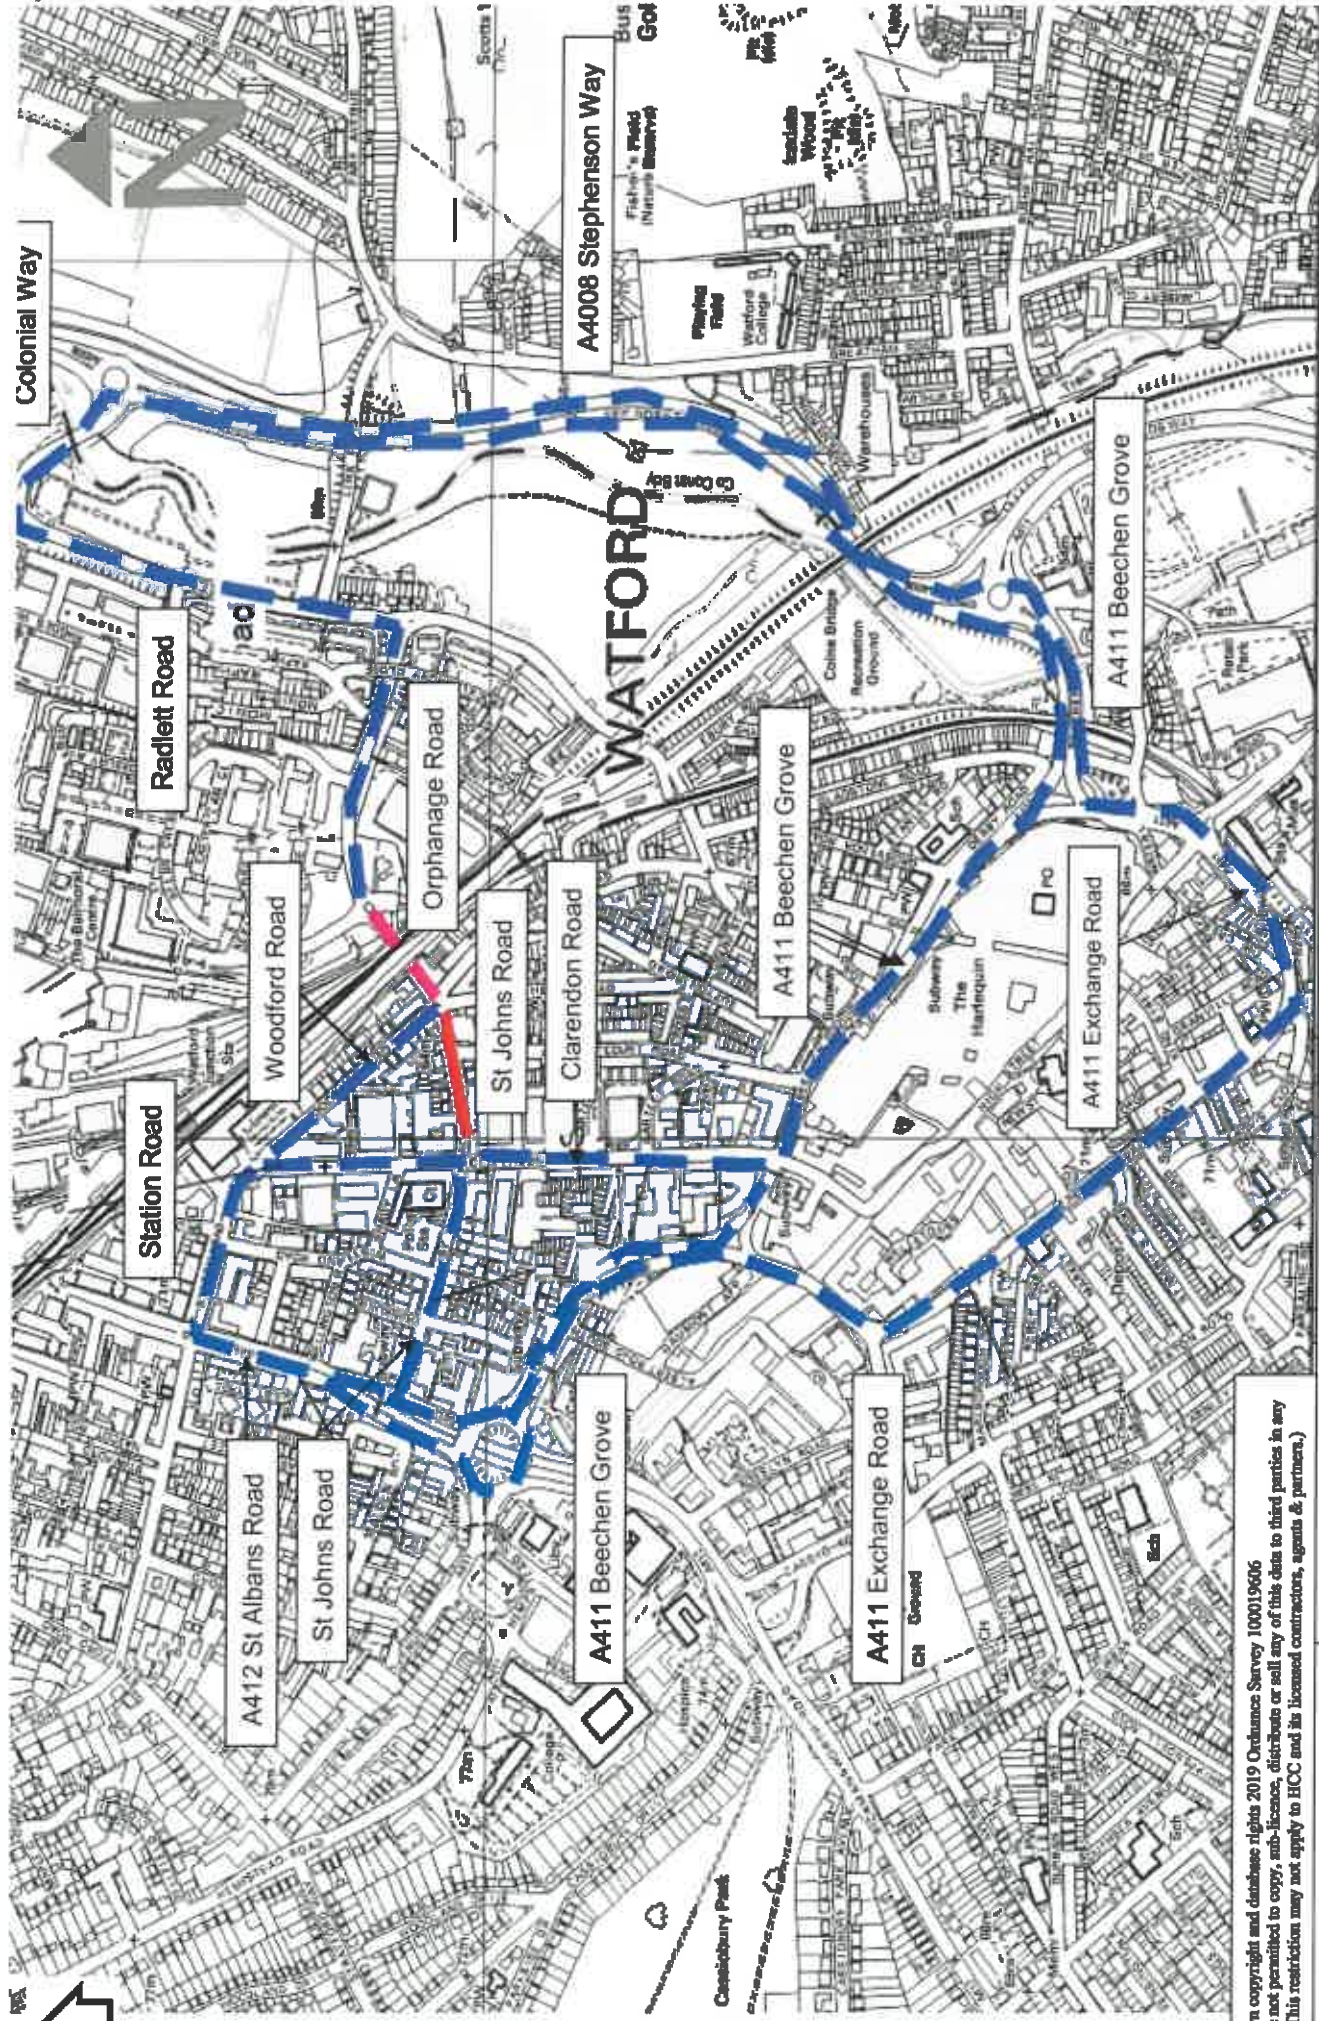

 Road Closure & Waiting Restrictions

 Diversion

**TEMPORARY TRAFFIC REGULATION ORDER**

**Woodford Road, Watford**

# TEMPORARY TRAFFIC REGULATION ORDER

St Johns Road, Watford

© Crown copyright and database right 2019 Ordnance Survey 100019606  
 You are not permitted to copy, re-publish, distribute or call any of this data to third parties in any form. (This restriction may not apply to HCC and its licensed contractors, agents & partners.)

**Road Closure & Waiting Restrictions**

**Diversion**

**TEMPORARY TRAFFIC REGULATION ORDER**

St Johns Road, Watford

© Crown copyright and database rights 2019 Ordnance Survey 100019606  
 You are not permitted to copy, re-litence, distribute or sell any of this data to third parties in any form. (This restriction may not apply to HCC and its licensed contractors, agents & partners.)

-  Road Closure & Waiting Restrictions
-  Diversion

Road Closure  
& Waiting Restrictions

Diversion