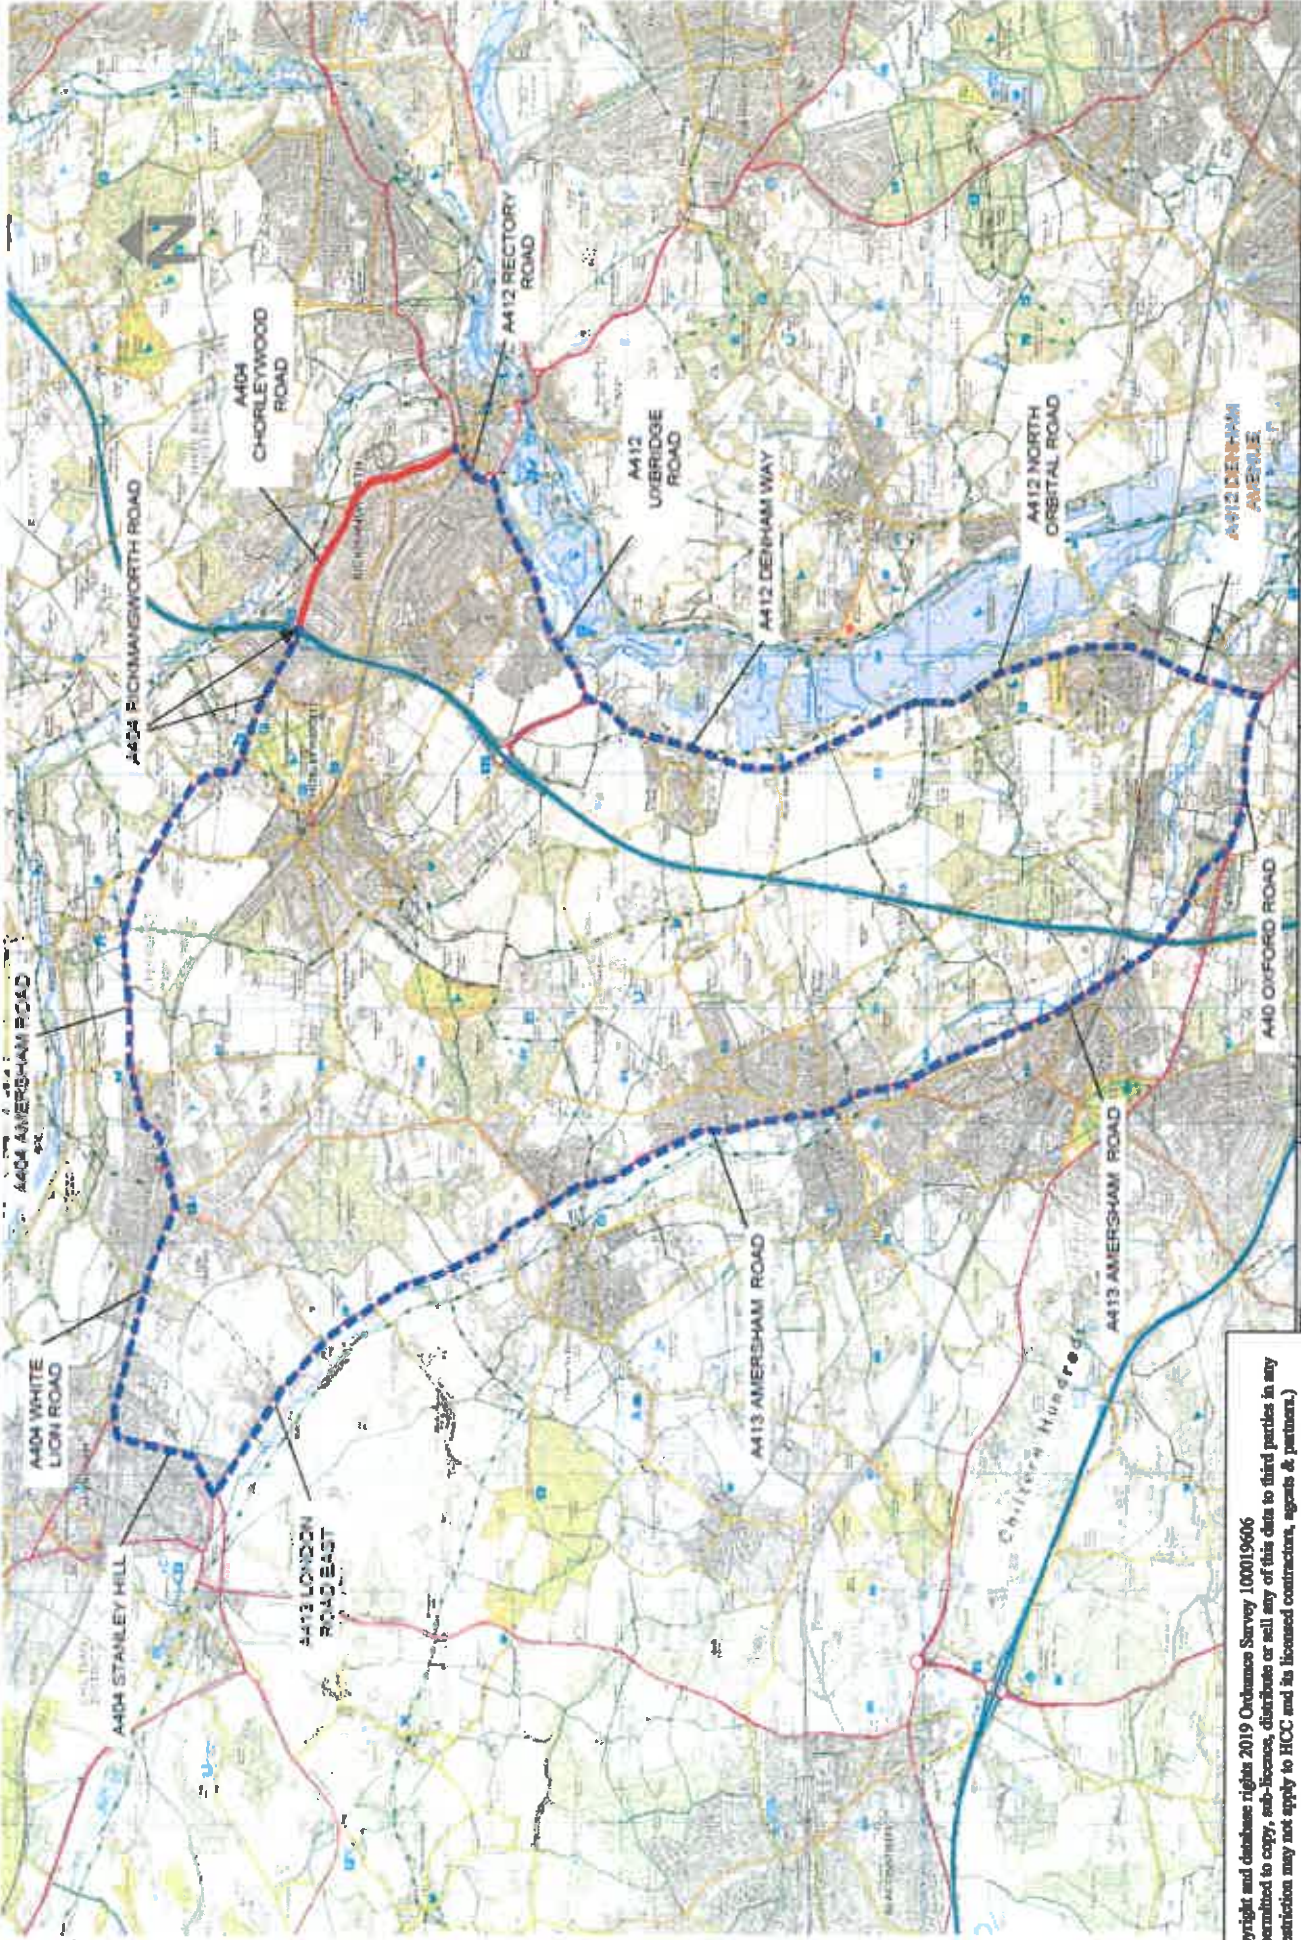

-  Road Closure & Waiting Restrictions
-  Diversion

Road Closure  
& Waiting Restrictions

Diversion

### TEMPORARY TRAFFIC REGULATION ORDER

Orphanage Road, Reeds Crescent & the Reeds Crescent Roundabout, Watford

© Crown copyright and database rights 2019 Ordnance Survey 100019606  
 You are not permitted to copy, sub-licence, distribute or sell any of this data to third parties in any form. (This restriction may not apply to HCC and its licensed contractors, agents & partners.)

### TEMPORARY TRAFFIC REGULATION ORDER

A404 Chorleywood Road, Rickmansworth/A404 Rickmansworth Road, Chorleywood  
 (motorway diversion)

- Road Closure & Waiting Restrictions
- - - Diversion

© Crown copyright and database right 2019 Ordnance Survey 100019606  
 You are not permitted to copy, re-broadcast, distribute or sell any of this data in any form. (This restriction may not apply to HCC and its licensed contractors, agents & partners.)