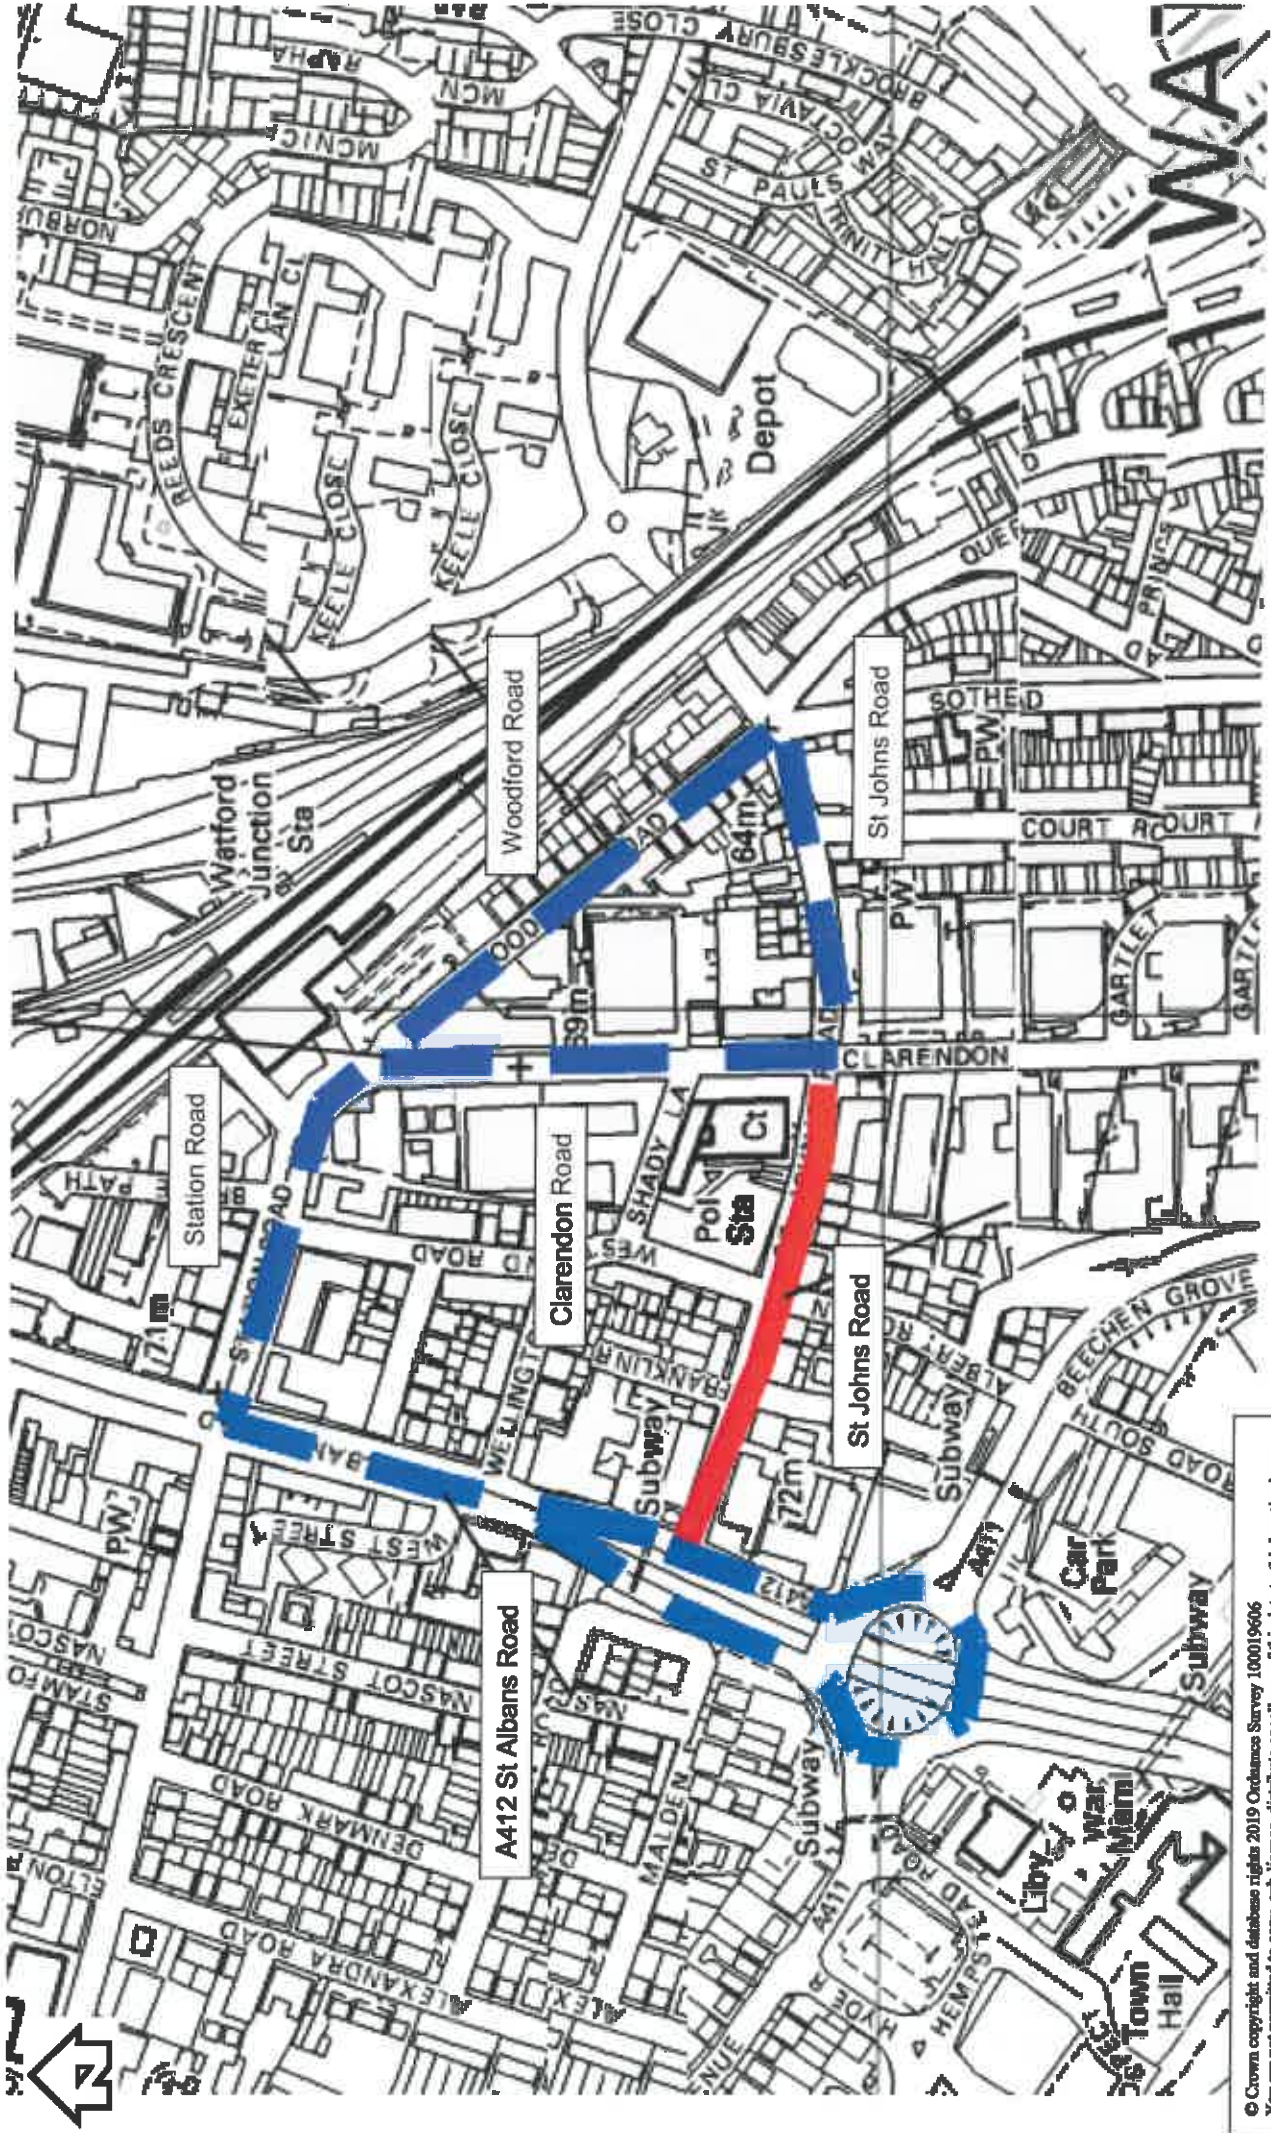

 Road Closure & Waiting Restrictions

 Diversion

**TEMPORARY TRAFFIC REGULATION ORDER**

**Woodford Road, Watford**

# TEMPORARY TRAFFIC REGULATION ORDER

St Johns Road, Watford

© Crown copyright and database right 2019 Ordnance Survey 100019606  
 You are not permitted to copy, re-publish, distribute or call any of this data to third parties in any form. (This restriction may not apply to HCC and its licensed contractors, agents & partners.)

**Road Closure & Waiting Restrictions**

**Diversion**

**TEMPORARY TRAFFIC REGULATION ORDER**

St Johns Road, Watford

© Crown copyright and database rights 2019 Ordnance Survey 100019606  
 You are not permitted to copy, re-litence, distribute or sell any of this data to third parties in any form. (This restriction may not apply to HCC and its licensed contractors, agents & partners.)