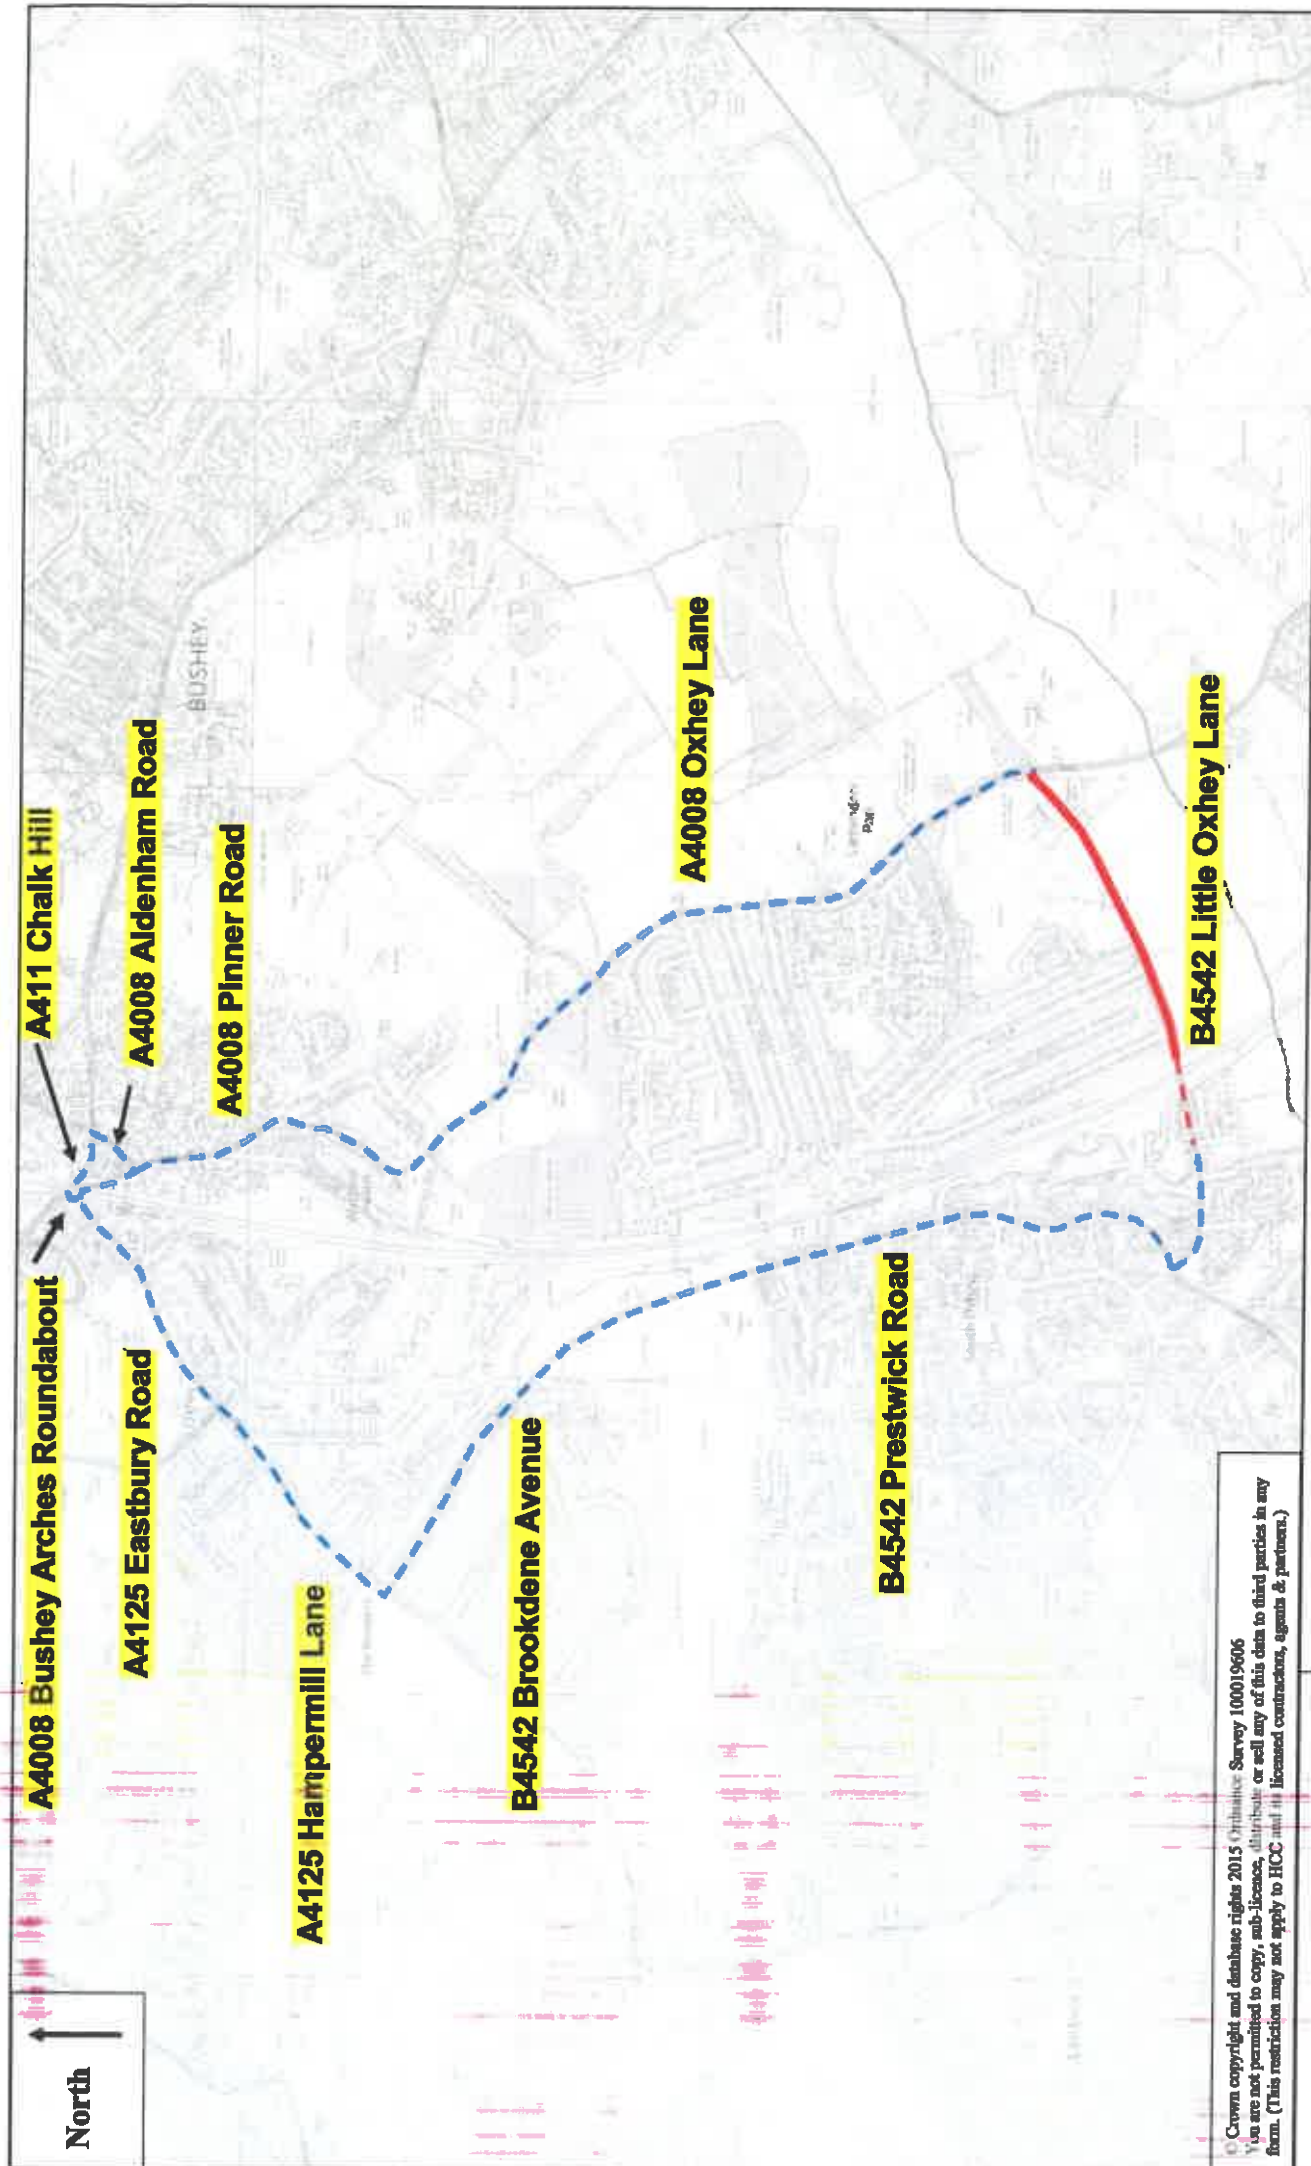

# TEMPORARY TRAFFIC REGULATION ORDER

CWY200710-a – Berry Lane

Road Closure & Waiting Restrictions

Diversion

© Crown copyright and database rights 2015 Ordnance Survey 100019606  
 You are not permitted to copy, sub-license, distribute or sell any of this data to third parties in any form. (This restriction may not apply to HCC and its licensed contractors, agents & partners.)

-  Road Closure & Waiting Restrictions
-  Soft Closure
-  Diversion

### TEMPORARY TRAFFIC REGULATION ORDER

CWY200778-a – Little Oxhey Lane

© Crown copyright and database rights 2015 Ordnance Survey 100019606  
 You are not permitted to copy, sub-license, distribute or sell any of this data to third parties in any form. (This restriction may not apply to HCC and its licensed contractors, agents & partners.)

- Road Closure & Waiting Restrictions
- - - Diversion

**TEMPORARY TRAFFIC REGULATION ORDER**  
 CWY200726-a – Redhall Lane

© Crown copyright and database rights 2015 Ordnance Survey 100019606  
 You are not permitted to copy, sub-license, distribute or sell any of this data to third parties in any form. (This restriction may not apply to HCC and its licensed contractors, agents & partners.)