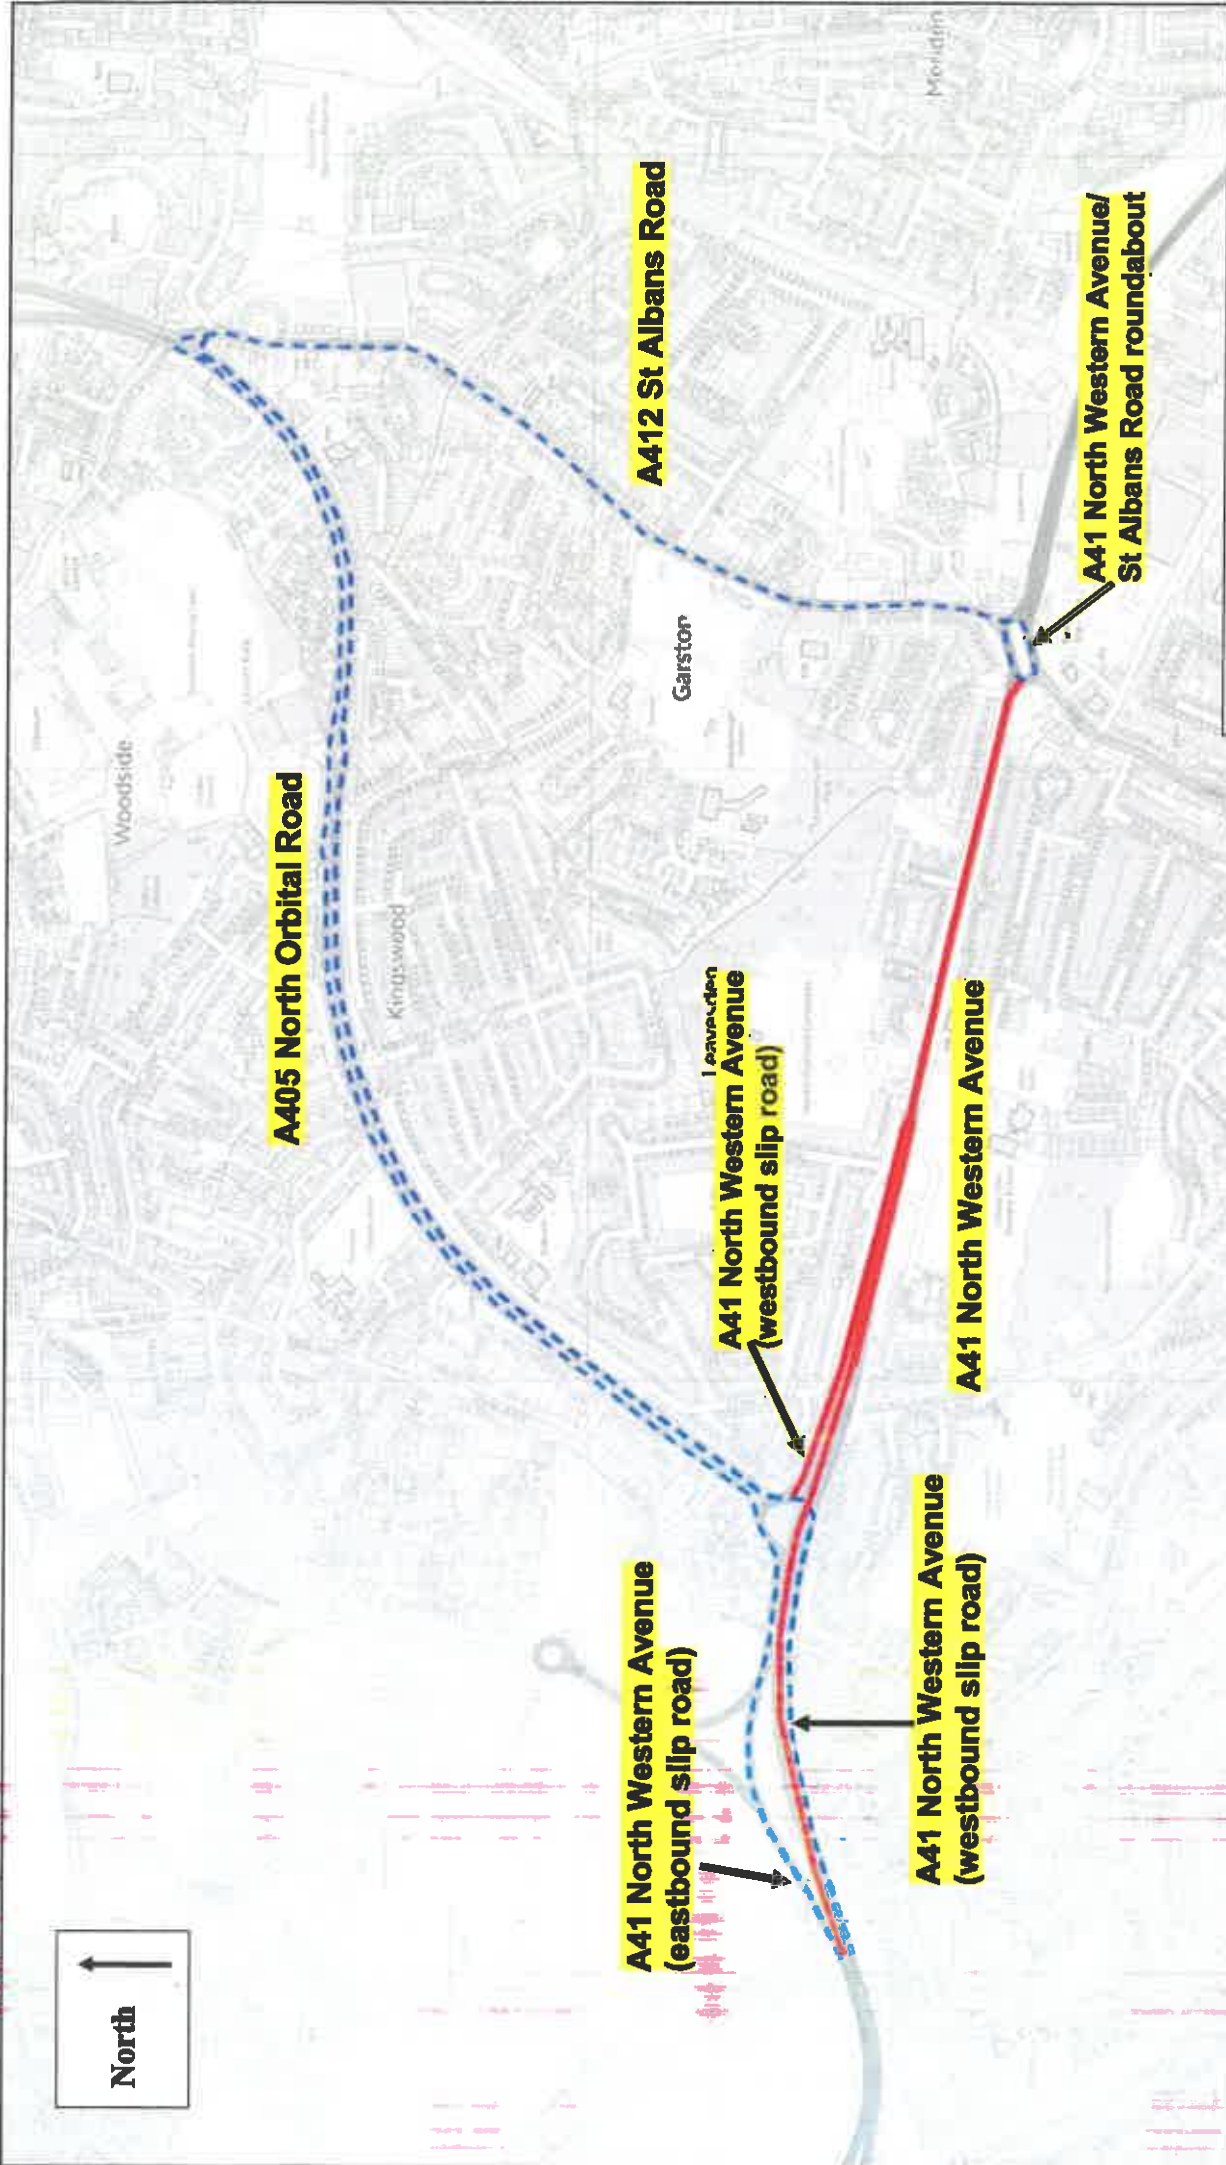

# TEMPORARY TRAFFIC REGULATION ORDER

CWY200710-a – Berry Lane

Road Closure & Waiting Restrictions

Diversion

© Crown copyright and database rights 2015 Ordnance Survey 100019606  
 You are not permitted to copy, sub-license, distribute or sell any of this data to third parties in any form. (This restriction may not apply to HCC and its licensed contractors, agents & partners.)

### TEMPORARY TRAFFIC REGULATION ORDER

CWY200778-a – Little Oxhey Lane

© Crown copyright and database rights 2015 Ordnance Survey 100019606  
 You are not permitted to copy, sub-license, distribute or sell any of this data to third parties in any form. (This restriction may not apply to HCC and its licensed contractors, agents & partners.)

- Road Closure & Waiting Restrictions
- - - Diversion

**TEMPORARY TRAFFIC REGULATION ORDER**  
 CWY200726-a – Redhall Lane

© Crown copyright and database rights 2015 Ordnance Survey 100019606  
 You are not permitted to copy, sub-license, distribute or sell any of this data to third parties in any form. (This restriction may not apply to HCC and its licensed contractors, agents & partners.)

## TEMPORARY TRAFFIC REGULATION ORDER

CWY200703-a – The Ridgeway

-  Road Closure & Waiting Restrictions
-  Diversion

© Crown copyright and database rights 2015 Ordnance Survey 100019606  
 You are not permitted to copy, sub-license, distribute or sell any of this data to third parties, in any form. (This restriction may not apply to HCC and its licensed contractors, agents & partners.)