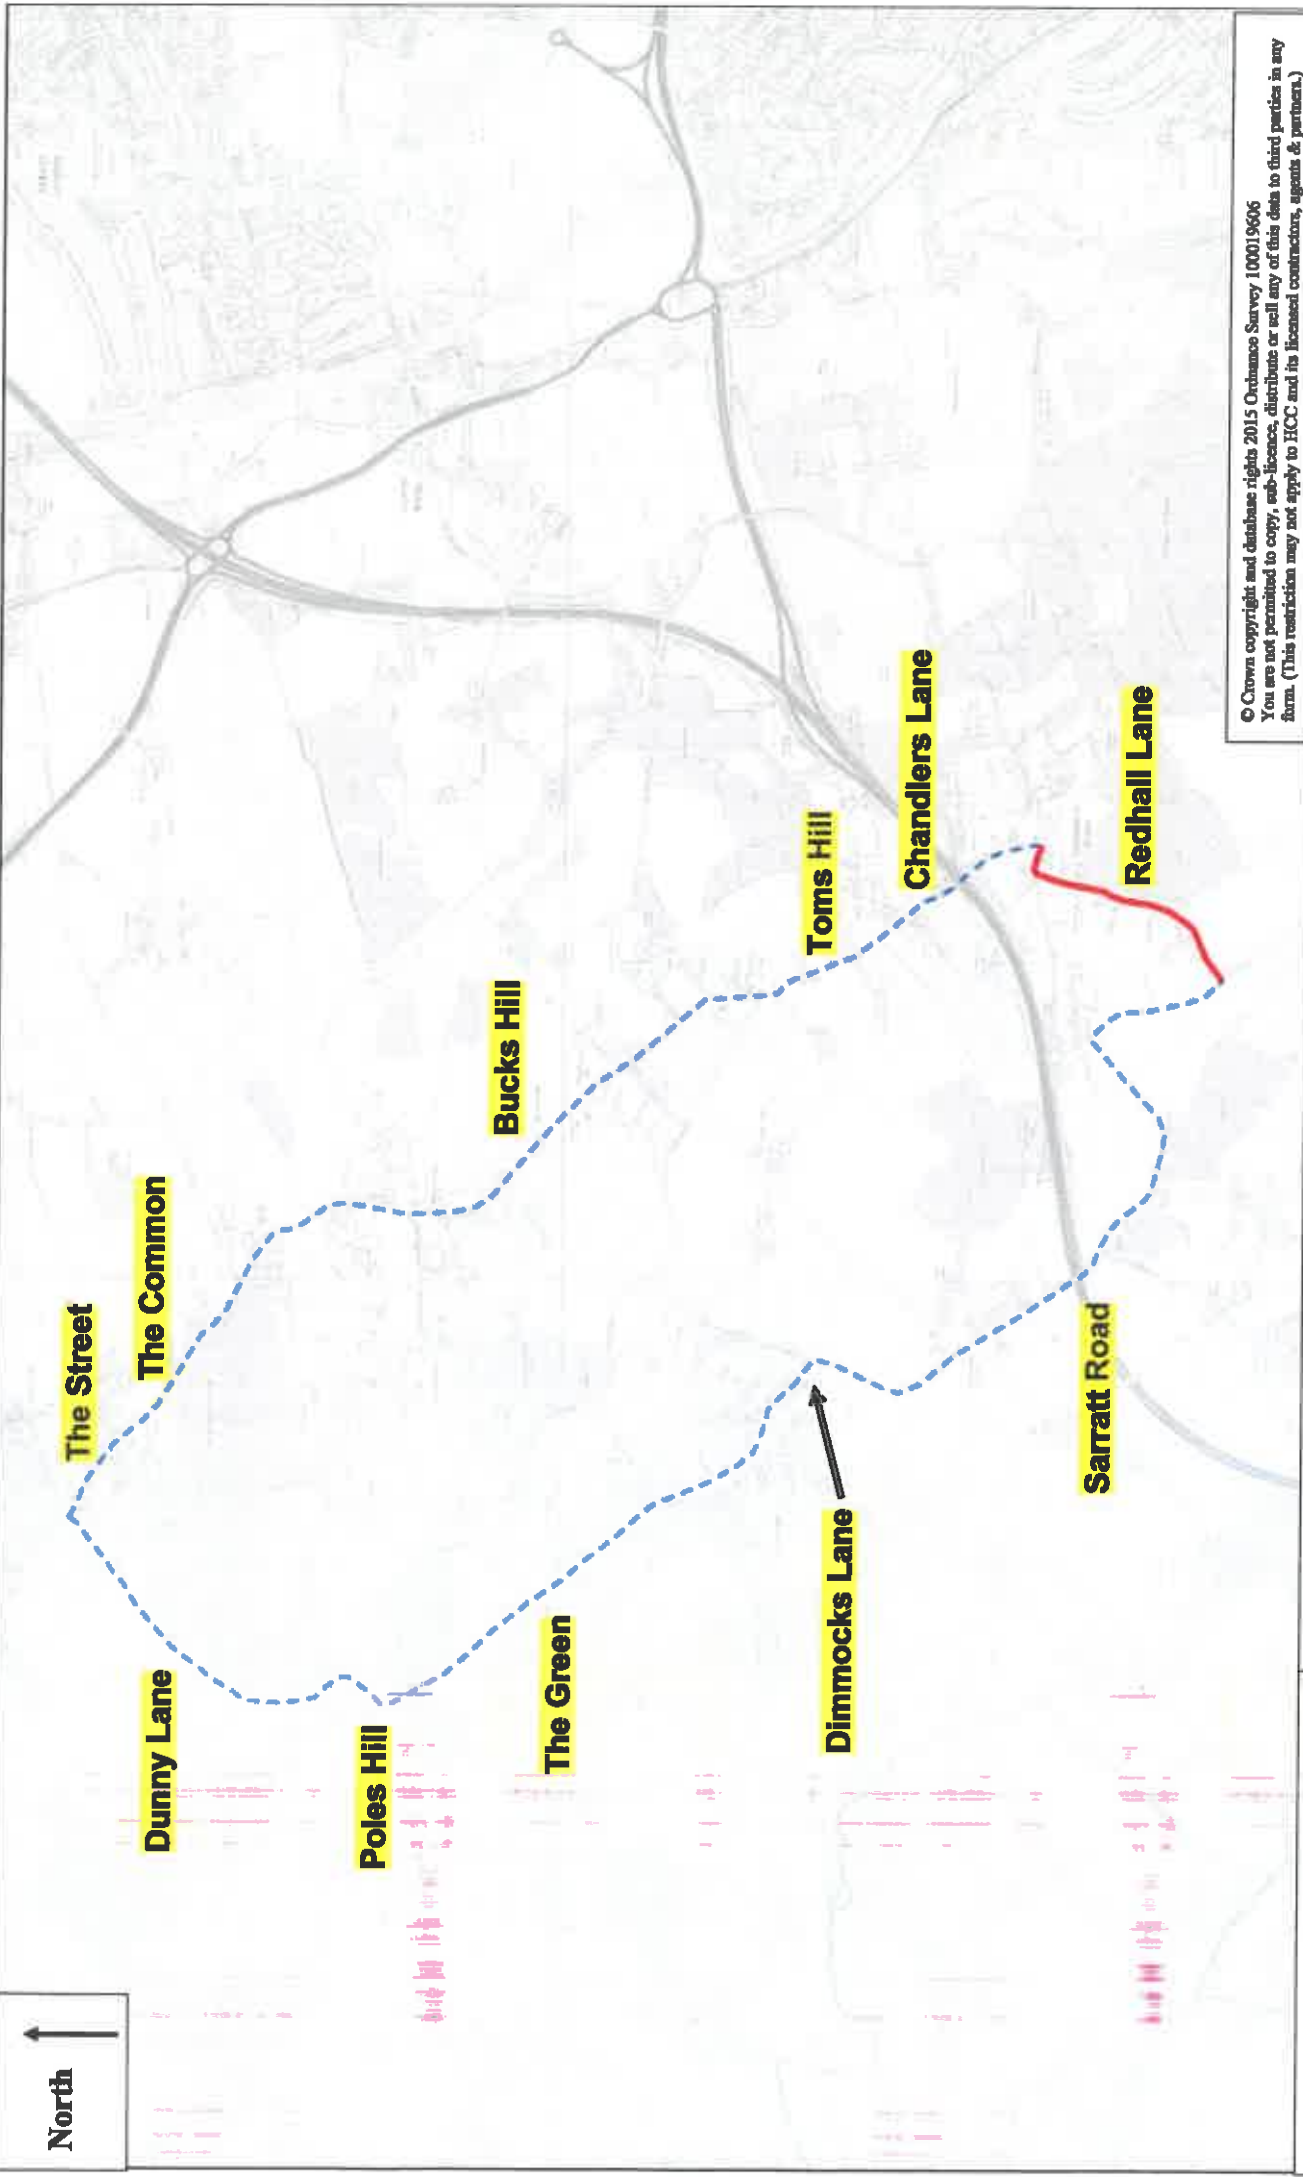

# TEMPORARY TRAFFIC REGULATION ORDER

CWY200710-a – Berry Lane

Road Closure & Waiting Restrictions

Diversion

© Crown copyright and database rights 2015 Ordnance Survey 100019606  
 You are not permitted to copy, sub-license, distribute or sell any of this data to third parties in any form. (This restriction may not apply to HCC and its licensed contractors, agents & partners.)

-  Road Closure & Waiting Restrictions
-  Soft Closure
-  Diversion

### TEMPORARY TRAFFIC REGULATION ORDER

CWY200778-a – Little Oxhey Lane

© Crown copyright and database rights 2015 Ordnance Survey 100019606  
 You are not permitted to copy, sub-license, distribute or sell any of this data to third parties in any form. (This restriction may not apply to HCC and its licensed contractors, agents & partners.)

### TEMPORARY TRAFFIC REGULATION ORDER

ARP200055-a - A41 North Western Avenue

- Road Closure & Waiting Restrictions
- - - - Diversion