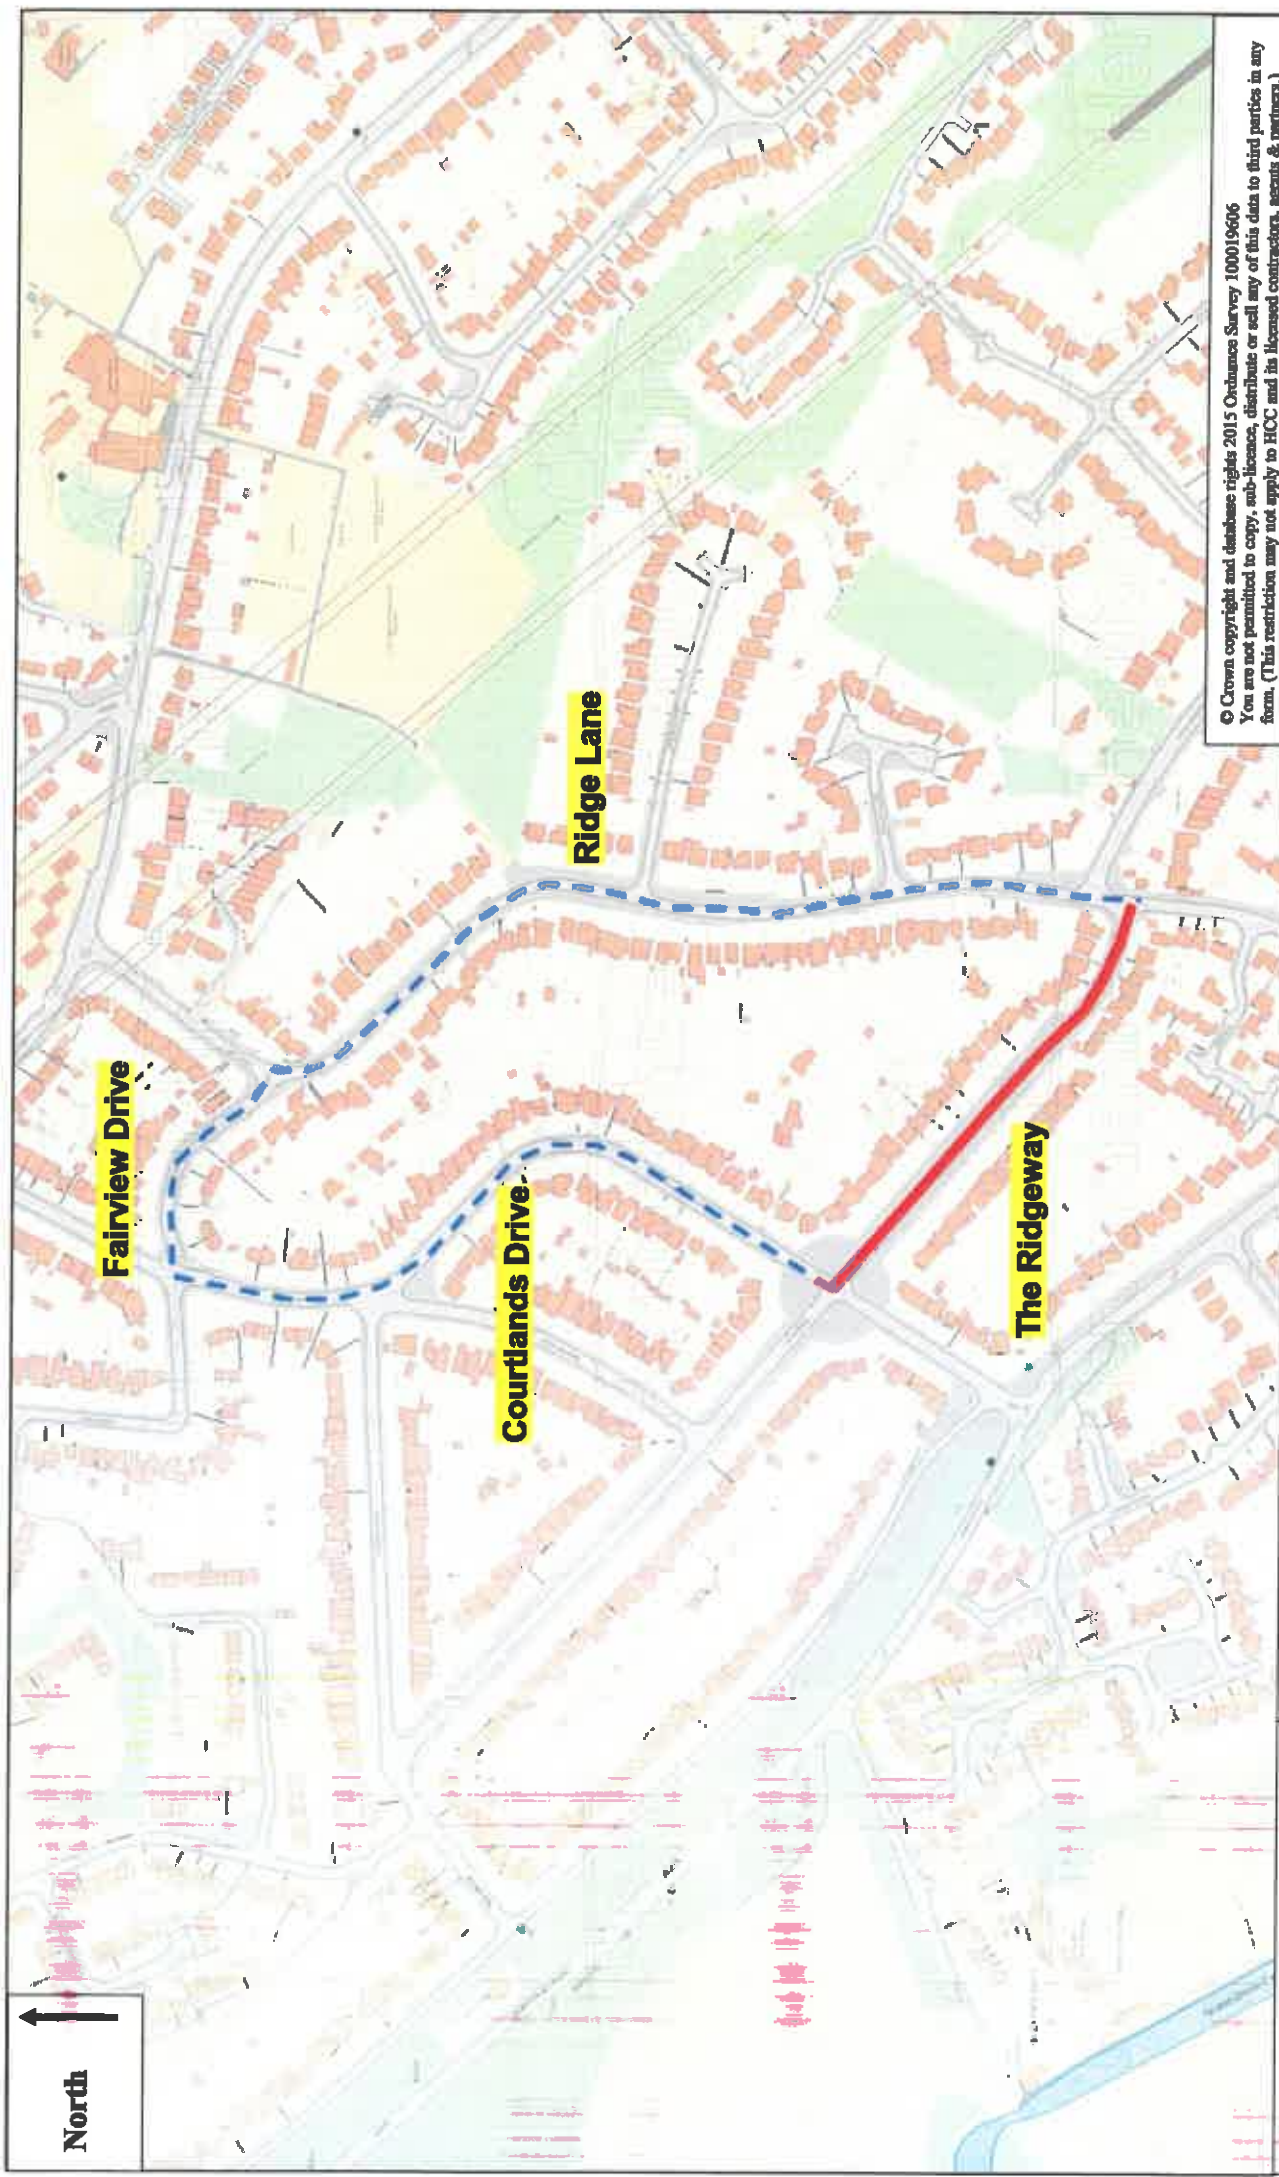

# TEMPORARY TRAFFIC REGULATION ORDER

CWY200710-a – Berry Lane

Road Closure & Waiting Restrictions

Diversion

© Crown copyright and database rights 2015 Ordnance Survey 100019606  
 You are not permitted to copy, sub-license, distribute or sell any of this data to third parties in any form. (This restriction may not apply to HCC and its licensed contractors, agents & partners.)

-  Road Closure & Waiting Restrictions
-  Soft Closure
-  Diversion

### TEMPORARY TRAFFIC REGULATION ORDER

CWY200778-a – Little Oxhey Lane

© Crown copyright and database rights 2015 Ordnance Survey 100019606  
 You are not permitted to copy, sub-license, distribute or sell any of this data to third parties in any form. (This restriction may not apply to HCC and its licensed contractors, agents & partners.)

- Road Closure & Waiting Restrictions
- - - Diversion

**TEMPORARY TRAFFIC REGULATION ORDER**  
 CWY200726-a – Redhall Lane

© Crown copyright and database rights 2015 Ordnance Survey 100019606  
 You are not permitted to copy, sub-license, distribute or sell any of this data to third parties in any form. (This restriction may not apply to HCC and its licensed contractors, agents & partners.)